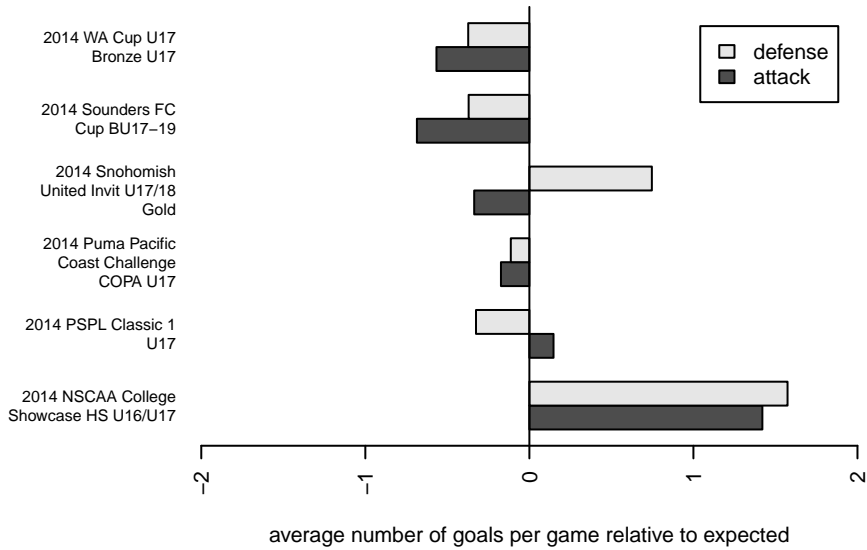

Performance relative to 13 month average