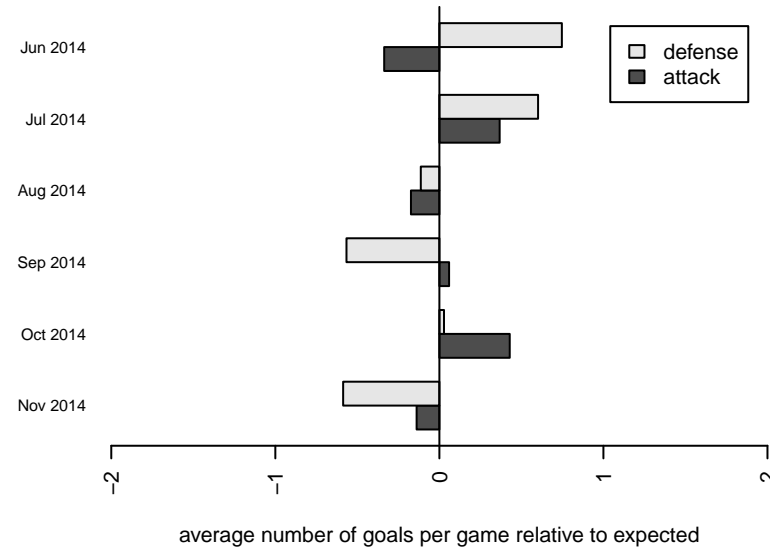

Performance relative to 13 month average