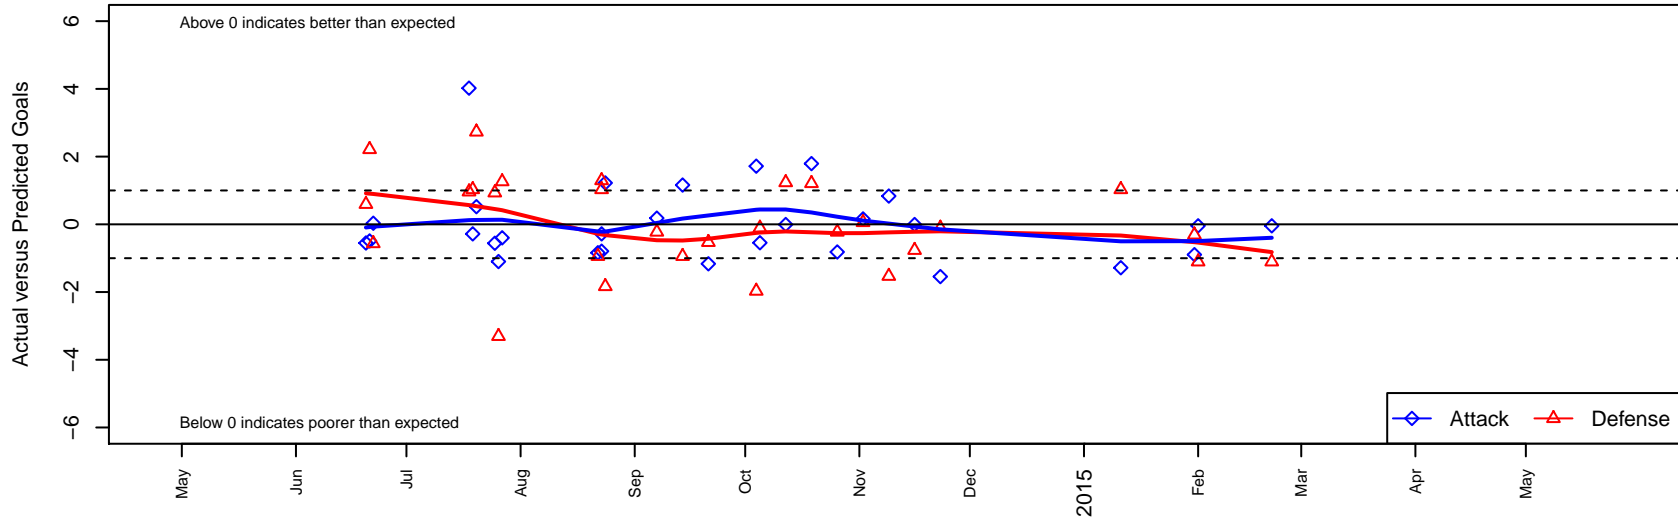

ISC Gunners A B97

Issaquah SC
 Issaquah, WA
 B97 total strength=1503
 attack=11.59 defense=11.31
 fall league = PSPL Classic 1 U17

alt names used:
 ISSAQUAH SC ISC GUNNERS B97 A (WA)
 ISC Gunners B97 A
 94 ISC Gunners B97A
 ISSAQUAH SCISC GUNNERS B97 A
 ISC GUNNERS B97A ()

Venues played:
 2014 Snohomish United Invit U17/18 Gold
 2014 NSCAA College Showcase HS U16/U17
 2014 Sounders FC Cup BU17-19
 2014 Puma Pacific Coast Challenge COPA U17
 2014 PSPL Classic 1 U17
 2014 WA Cup U17 Bronze U17

ISC Gunners A B97
 Dots are actual minus expected GF (blue circles) and GA (red triangles).
 Blue line is smoothed change in attack strength. Red is smoothed change in defense strength.

**attack and defense variance (black dot)
relative to other teams
and top 10 in region**