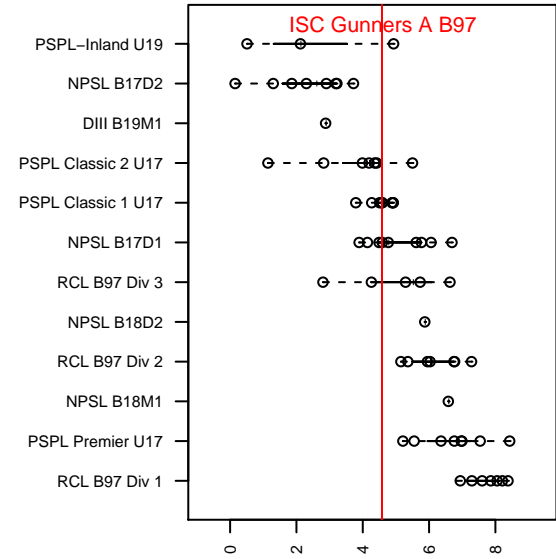

**attack and defense rating
relative to others at age
and all opponents in last 13 months**